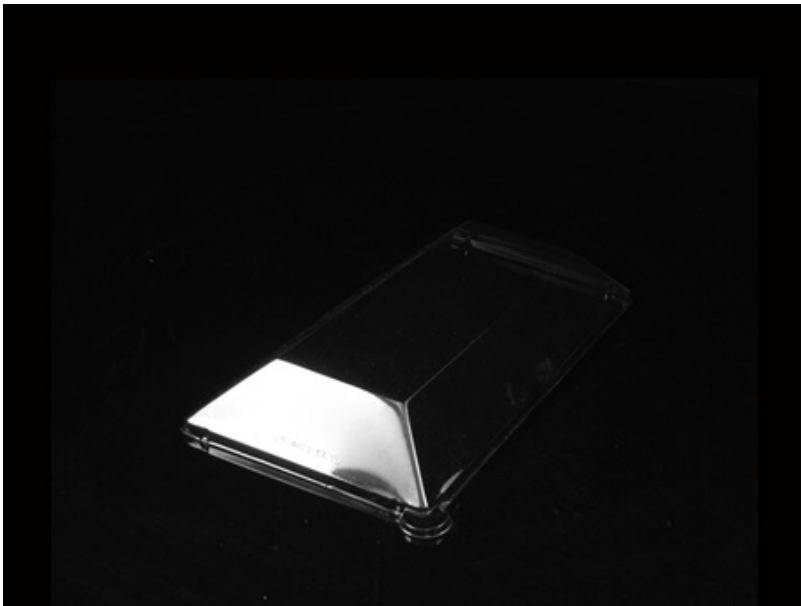

Party Supplies > Plates and Bowls > Eco Friendly Plates > Lids for Bamboo Wood Leaf > Eco Friendly Scandinavia 8 7/10 x 5 9/10 Inch PET Clear Lid 500 CT

**Eco Friendly Scandinavia 8 7/10 x 5 9/10 Inch PET Clear Lid 500 CT**

8 7/10 x 5 9/10 Inch
Clear Lid
PET

Product # : PW210BBAL1914

Quantity Per Package : 500

Availability : In Stock

Price : \$145.95**DESCRIPTIONS :**

Our tableware is made of a unique renewable and biodegradable raw material All our dishes are microwaveable and filmable

SPECIFICATIONS

Item Dimension : 8 7/10 x 5 9/10

Packing Per Bag : 5

Sold AS : Case of 500

Case Cube (ft²) : 1.0

Case Weight (lbs.) : 10

Comparable Items : PW210BBA1914