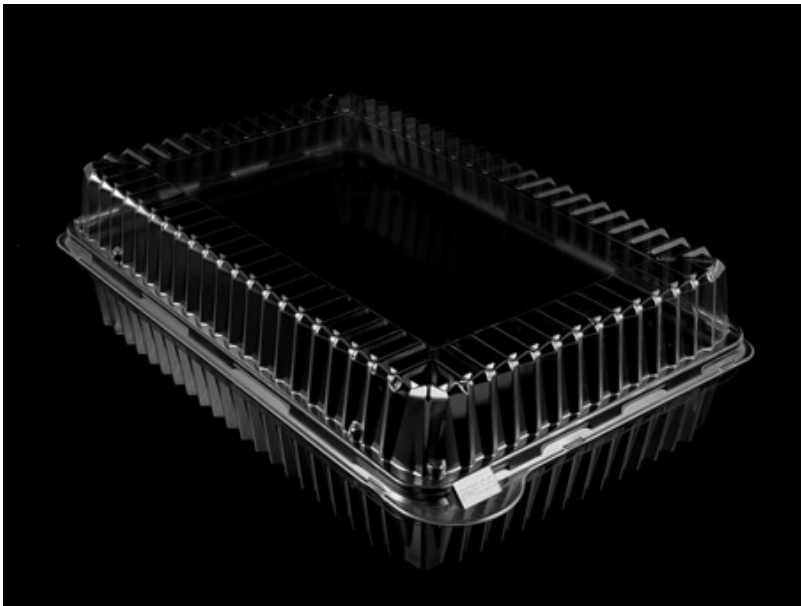

Party Supplies > Trays and Platters > Party Trays > Lid for Trays > 10 x 14 Inch Oblong Dome Lid 50 CT

10 x 14 Inch Oblong Dome Lid 50 CT

10 * 14 Inch
Oblong/Retangular
081391310145

Product # : PLEYEM1014L

Quantity Per Package : 50

Availability : In Stock

Price : \$33.51

DESCRIPTIONS :

SPECIFICATIONS

Case Dimension : 17 x 16 x 12

Sold AS : Case of 50

Case Cube (ft²) : 1.78