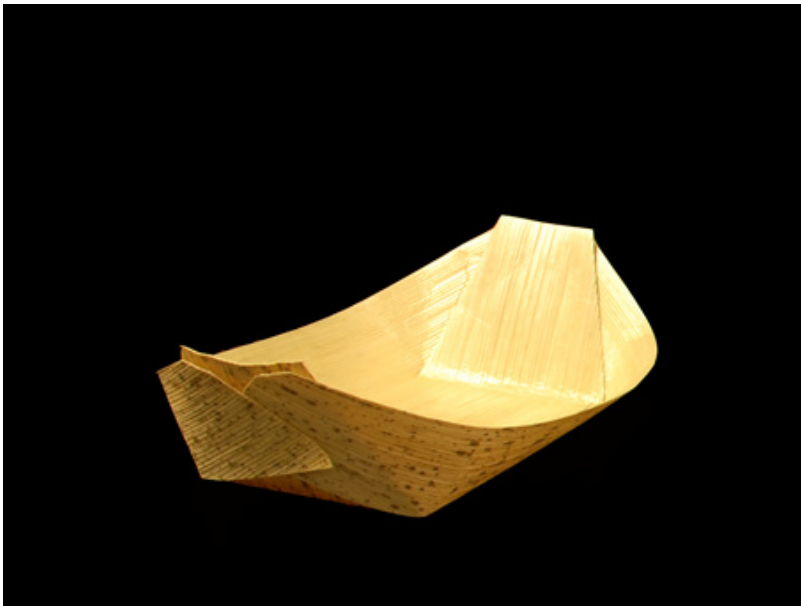

Party Supplies &gt; Table Setting &gt; &gt; &gt; Eco Friendly 8 x 4 x 1 Inch Bamboo Leaf Boat 1200 CT

**Eco Friendly 8 x 4 x 1 Inch Bamboo Leaf Boat 1200 CT**

Length: 8 3/8 Inch  
Width: 3 7/8 Inch  
Height: 1 1/16 Inch  
Leaf Boat  
Bamboo  
3282552122585

Product #: PW210BJQ22

Quantity Per Package : 1200

Availability : In Stock

**Price : \$312.90****DESCRIPTIONS :**

Made of bamboo Our biodegradable disposable wooden shaped bowls make an elegant and multipurpose use make a statement at any event or home Great for displaying a variety of items Comes in various sizes