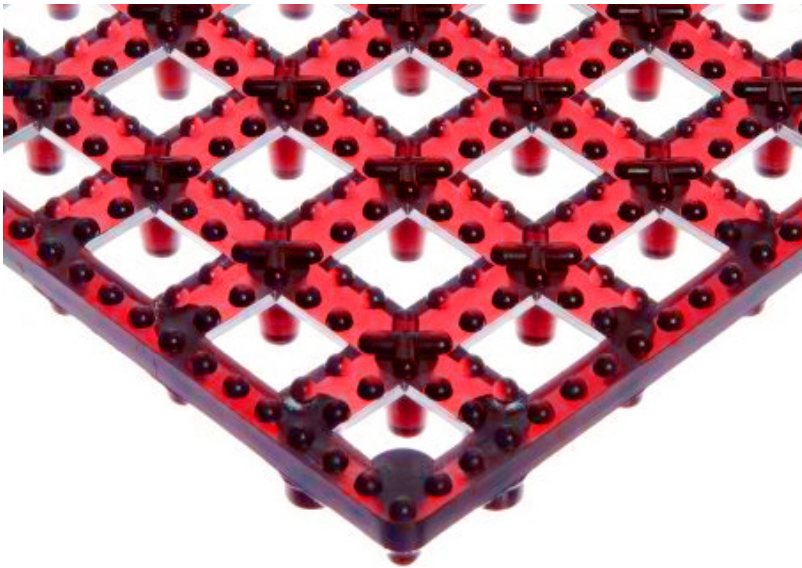

Smallwares > Store Smallwares > Bar Supplies > Bar Mats > Red Versa Mat 12 EA

Red Versa Mat 12 EA

Interlocking

Product # : SJVM5280RD12

Quantity Per Package : 12

Availability : In Stock

Price : **\$55.69**

DESCRIPTIONS :
Red VersaMat

SPECIFICATIONS
Item Dimension : 12 1/2 x 12 1/2 x 6
Sold AS : Case of 12
Case Cube (ft²) : 0.70
Case Weight (lbs.) : 11

Comparable Items : Independent
