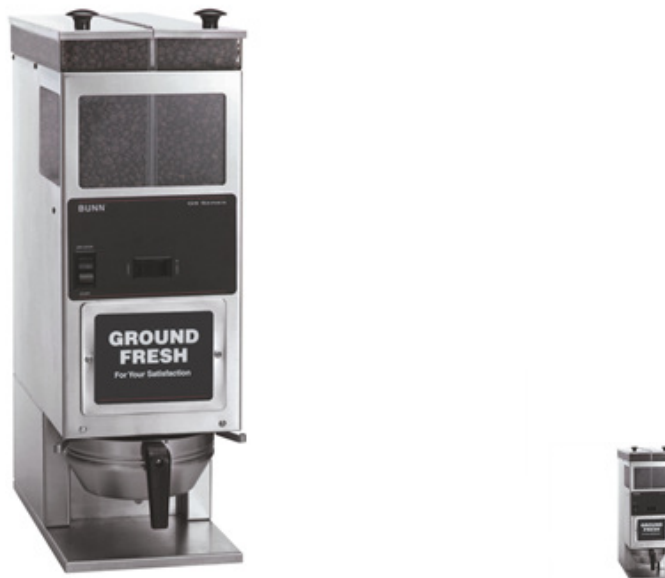

Equipment > > > Portion Control > Brewer Interface Portion Control Grinder with 2 Hoppers 1 unit

Brewer Interface Portion Control Grinder with 2 Hoppers 1 unit

Two hoppers hold 6 lbs. each of regular and decaf or specialty beans.
Portion controlled for the right amount of coffee every time.
Precision burrs for consistent commercial-quality grind.

Product # : BM242500000

Quantity Per Package : 1

Availability : In Stock

Price : \$1,201.24

DESCRIPTIONS :

Unparalleled grind weight accuracy for current specialty coffee brewing requirements

SPECIFICATIONS

Item Dimension : 25 x 8 x 17 4/5

Sold AS : Case of 1

Case Cube (ft²) : 5

Case Weight (lbs.) : 67

Comparable Items : BM057920000, BM242500011, BM242500021, BM242500009, BM337000000
