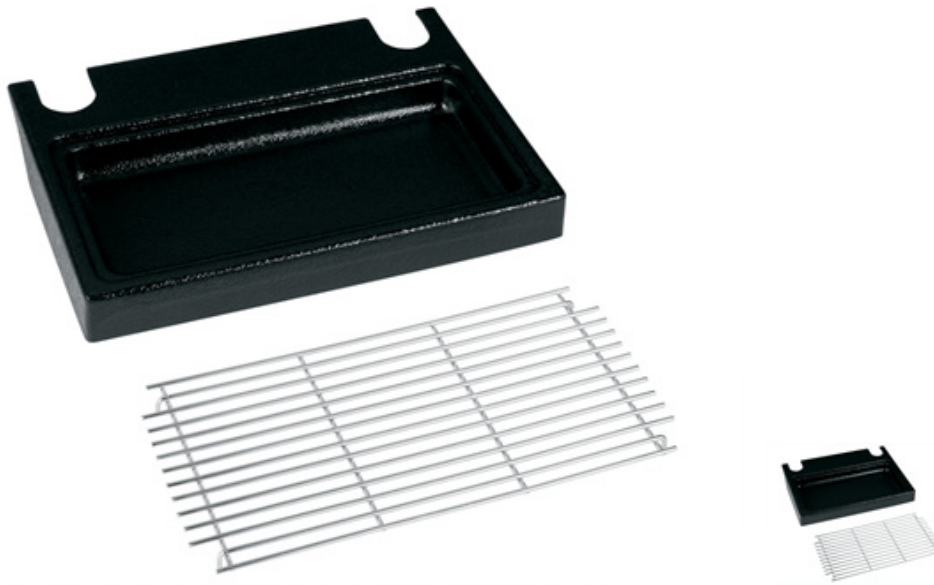

Equipment > Coffee Equipment > Accessories > Drip Trays > Single SH Drip Tray 1 unit

## Single SH Drip Tray 1 unit

For use with Single/Single SH

Product # : BM269181000

Quantity Per Package : 1

Availability : In Stock

Price : \$73.20

---

**DESCRIPTIONS :**  
Drip Tray Only

**SPECIFICATIONS**  
Sold AS : Case of 1  
Case Cube (ft<sup>2</sup>) : 1.0  
Case Weight (lbs.) : 10

Comparable Items : BM268300000, BM268010000

---