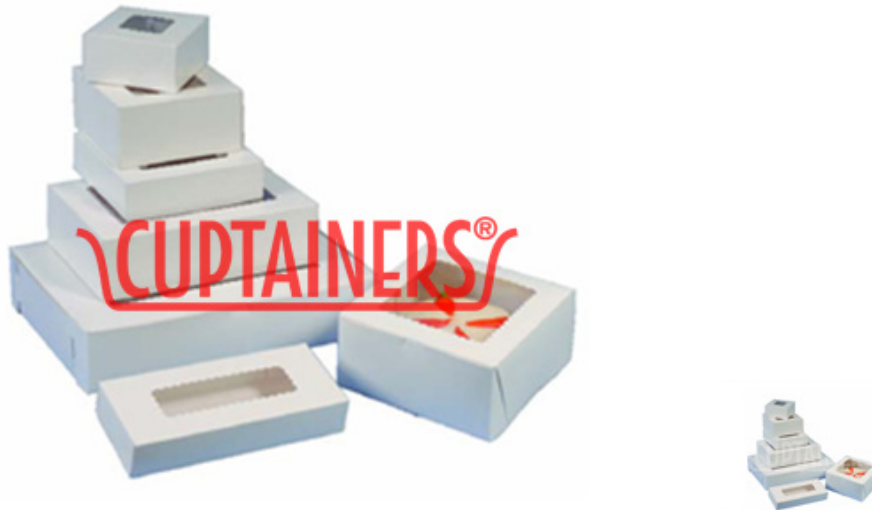

Bakery Supplies &gt; Disposable &gt; Bakery Boxes &gt; &gt; Eco Friendly 6 X 6 X 3 1 Piece Glued 6 Corner Beers Window Box

## Eco Friendly 6 X 6 X 3 1 Piece Glued 6 Corner Beers Window Box

High quality boxes  
Experienced customer service representatives are available to assist you with your order  
719650121224

Product # : BI663W126

Quantity Per Package : 200

Availability : Out of Stock

**Price : \$85.74**

---

**DESCRIPTIONS :**

1 Piece Glued 6 Corner Beers Window Box

**SPECIFICATIONS**

Item Dimension : 6 X 6 X 3

Case Dimension : 17 3/8 x 12 5/8 x 9 1/2

Sold AS : Case of 200

Case Cube (ft<sup>2</sup>) : 1.22

Case Weight (lbs.) : 19

Comparable Items : Independent

---