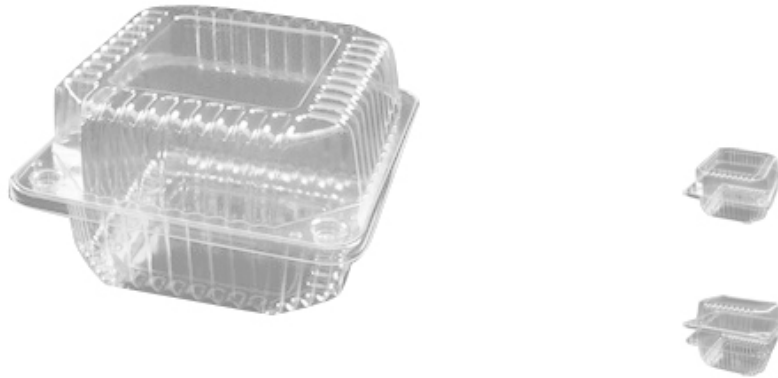

Bakery Supplies > Disposable > Take Out Containers > Plastic Square > 5 x 5 x 3 Deep Square Clear Hinged Container 500 CT

5 x 5 x 3 Deep Square Clear Hinged Container 500 CT

Deep Square
Clear Hinged
Sandwiches
Button Lock

Product # : CTDFLBH513

Quantity Per Package : 500

Availability : In Stock

Price : **\$60.58**

DESCRIPTIONS :

Deep 5 Square Hinged Container

SPECIFICATIONS

Item Dimension : 5 x 5 x 3 1/4

Sold AS : Case of 500

Case Cube (ft²) : 2.9

Case Weight (lbs.) : 14

Comparable Items : Independent
