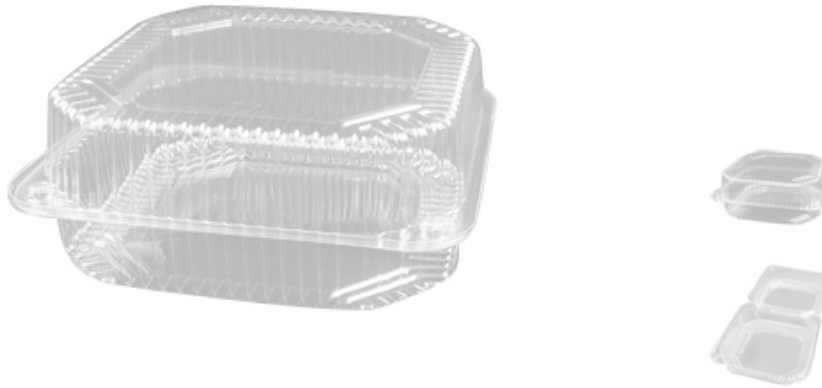

Bakery Supplies > Disposable > Take Out Containers > Plastic Square > 8 x 8 x 3 Square Deep Clear Hinged Container 250 CT

8 x 8 x 3 Square Deep Clear Hinged Container 250 CT

Deep
Button Lock

Product # : CTDFLBH821

Quantity Per Package : 250

Availability : In Stock

Price : \$62.28

DESCRIPTIONS :

Clear Hinged

SPECIFICATIONS

Item Dimension : 8 1/4 x 8 1/4 x 3 3/8

Sold AS : Case of 250

Case Cube (ft²) : 3.0

Case Weight (lbs.) : 18

Comparable Items : Independent
