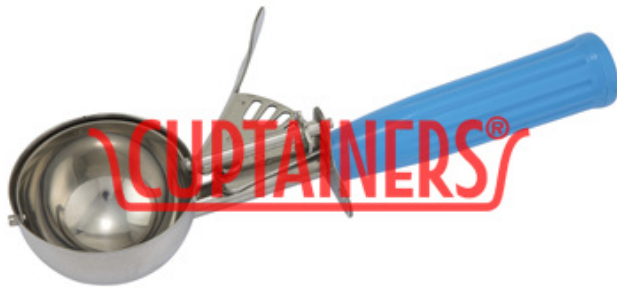

Coffee Shop Supplies > Kitchen Tools > Ice Cream Tools > Dishers > 2 3/4 Oz Ice Cream Disher with Blue Plastic Handle 36 CT

## 2 3/4 Oz Ice Cream Disher with Blue Plastic Handle 36 CT

Size 16  
2 3/4 Oz  
Blue Plastic Handle  
812944005559

Product # : WCICD16

Quantity Per Package : 36

Availability : In Stock

Price : \$179.04

---

### DESCRIPTIONS :

2 3/4 Oz Ice Cream Disher with Blue Plastic Handle