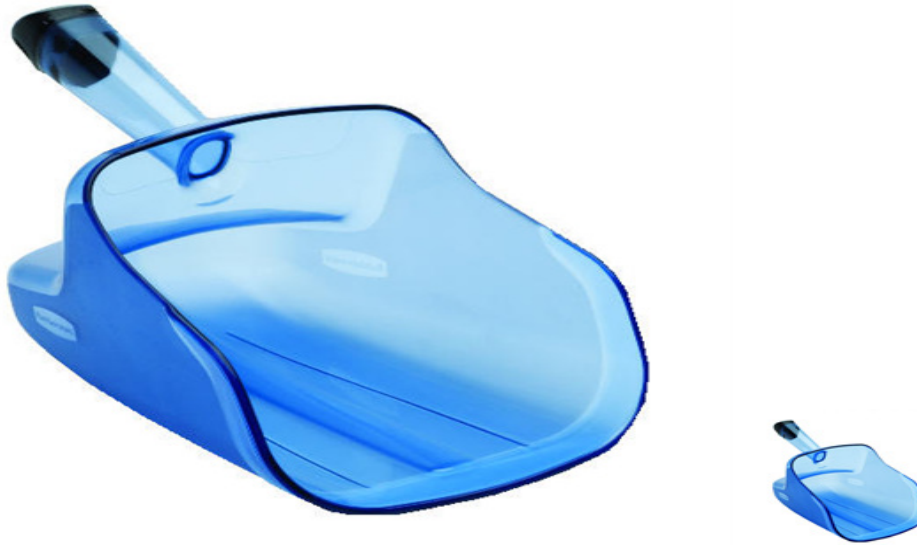

Coffee Shop Supplies > Kitchen Tools > Other Kitchen Tools > Scoops > 74 oz Scoop with Hand Guard 12 x 6 7/10 x 7 7/10

74 oz Scoop with Hand Guard 12 x 6 7/10 x 7 7/10

The reinforced leading edge improves durability
Patent-Pending, Commercial Dishwasher Safe, and NSF Certified.
BPA-Free
Blue
10086876200345

Product # : RCP9F50

Quantity Per Package : 1

Availability : In Stock

Price : \$31.50

DESCRIPTIONS :

Scoop with Hand Guard has an angled handle positioned over the 74 ounce ice cavity which relieves wrist strain and protects hand from contacting ice reducing risk of cross-contamination

SPECIFICATIONS

Item Dimension : 12 x 6 7/10 x 7 7/10

Sold AS : Case of 1

Case Cube (ft³) : 0.24

Case Weight (lbs.) : 2

Comparable Items : Independent
