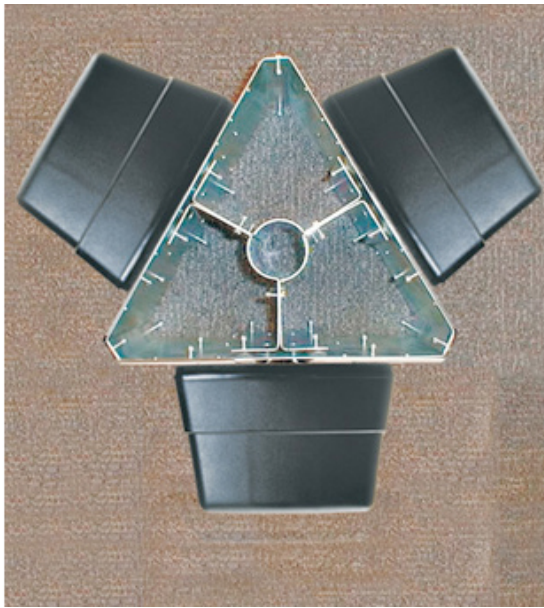

Coffee Shop Supplies > Store Cleaning > Dispensers > Soap Accessories > Bradley Wash Fountain Adapter Kit for 4 inch pipe 1

Bradley Wash Fountain Adapter Kit for 4 inch pipe 1

For wash fountains using 4 inch pipe
Allows installation of three GOJO PRO Series dispensers around a vented Bradley Circular Wash Fountain