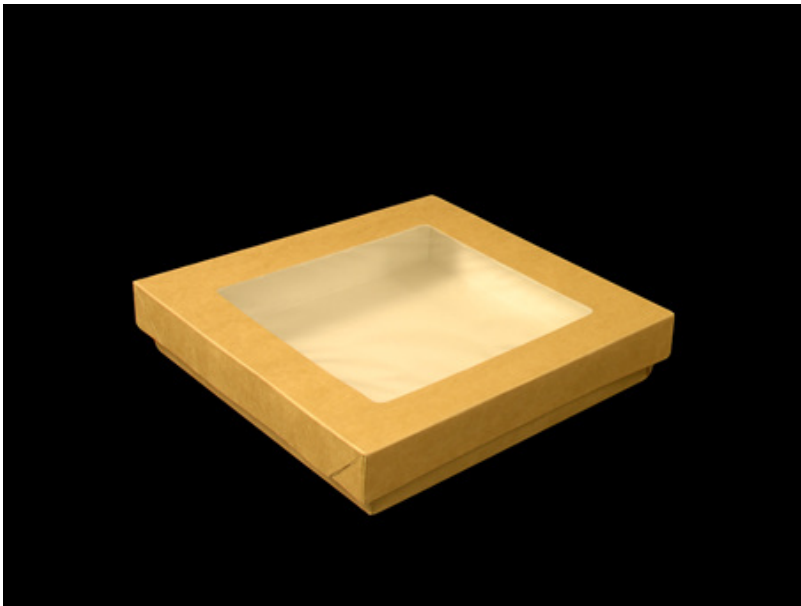

Pizza Store Supplies > Everyday Essentials > Take Out Boxes > Take Out Boxes > 7 x 7 x 1 Kray Brown Box with Window Lid 200 CT

7 x 7 x 1 Kray Brown Box with Window Lid 200 CT

Brown box with window lid
TOP 8 x 8
3282552122059

Product # : PW210KRAYB194

Quantity Per Package : 200

Availability : In Stock

Price : \$135.14

DESCRIPTIONS :

7 x 7 x 1 Kray Brown Box with Window Lid

SPECIFICATIONS

Item Dimension : BASE 7 1/4 x 7 1/4 x 1 1/6