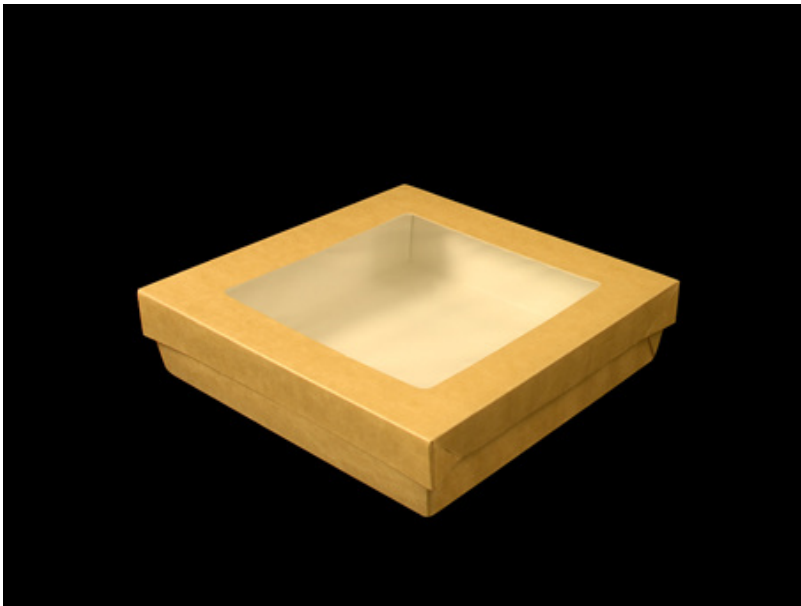

Pizza Store Supplies > Everyday Essentials > Take Out Boxes > Take Out Boxes > 7 x 7 x 2 Kray Brown Box with Window Lid 200 CT

7 x 7 x 2 Kray Brown Box with Window Lid 200 CT

Brown box with window lid
TOP 8 x 8
42 Oz
3282552122066

Product # : PW210KRAYB195

Quantity Per Package : 200

Availability : In Stock

Price : **\$144.38**

DESCRIPTIONS :

KRAY BROWN BOX WITH WINDOW LID

SPECIFICATIONS

Item Dimension : **BASE 7 1/4 x 7 1/4 x 2**

Sold AS : Case of 200

Case Cube (ft²) : **3.0**

Case Weight (lbs.) : **10**

Comparable Items : Independent
