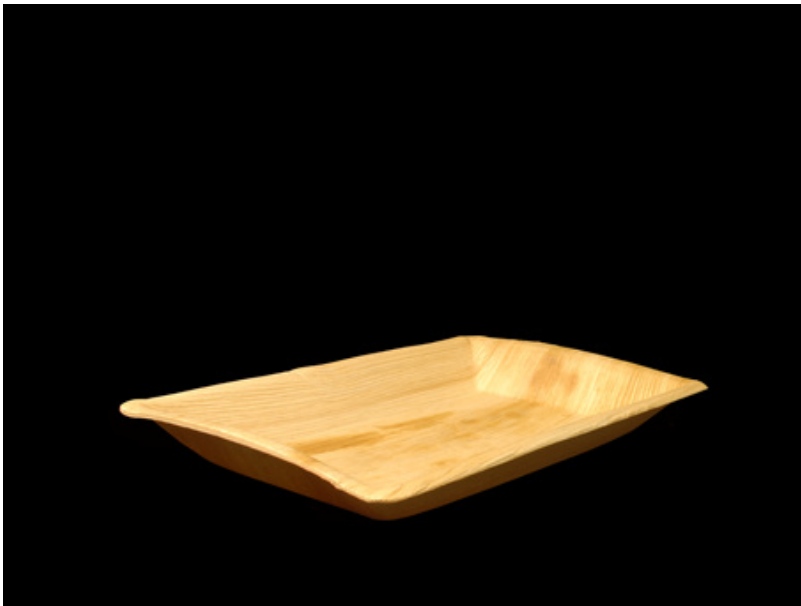

Pizza Store Supplies > Plates and Bowls > Eco Friendly Plates > Leaf and Wooden Plates > Eco Friendly 9 x 6 Inch Palm Leaf Rectangular Plate 100 CT

Eco Friendly 9 x 6 Inch Palm Leaf Rectangular Plate 100 CT

9 1/2 x 6 3/8 Inch
Rectangular Plate
Palm Leaf
3282552115761

Product # : PW210BBA2416

Quantity Per Package : 100

Availability : In Stock

Price : \$45.15

DESCRIPTIONS :

Our tableware is made of a unique renewable and biodegradable raw material All our dishes are microwaveable and filmable