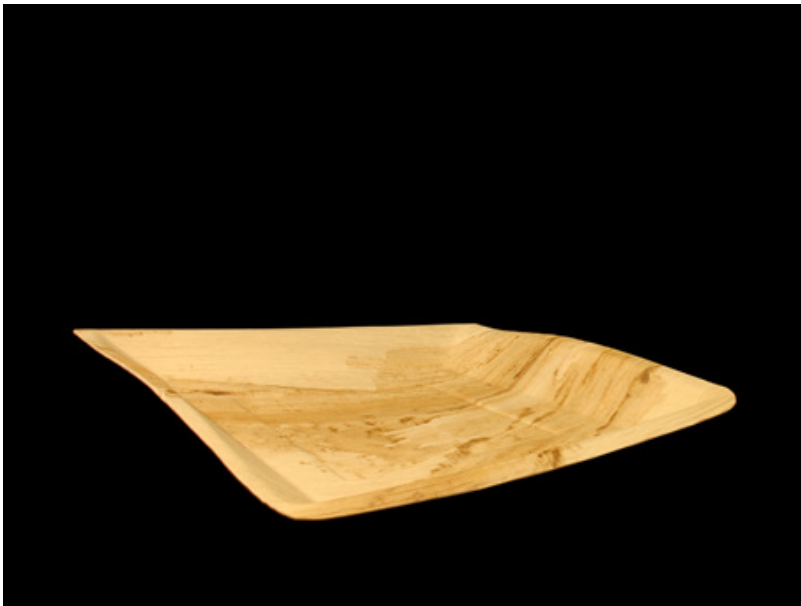

Pizza Store Supplies > Plates and Bowls > Eco Friendly Plates > Leaf and Wooden Plates > Eco Friendly 9 x 9 Inch Palm Leaf Square Plate 100 CT

Eco Friendly 9 x 9 Inch Palm Leaf Square Plate 100 CT

9 1/2 x 9 1/2 Inch
Square Plate
Palm Leaf
3282552115778

Product # : PW210BBA2424

Quantity Per Package : 100

Availability : In Stock

Price : **\$54.60**

DESCRIPTIONS :

Our tableware is made of a unique renewable and biodegradable raw material All our dishes are microwaveable and filmable