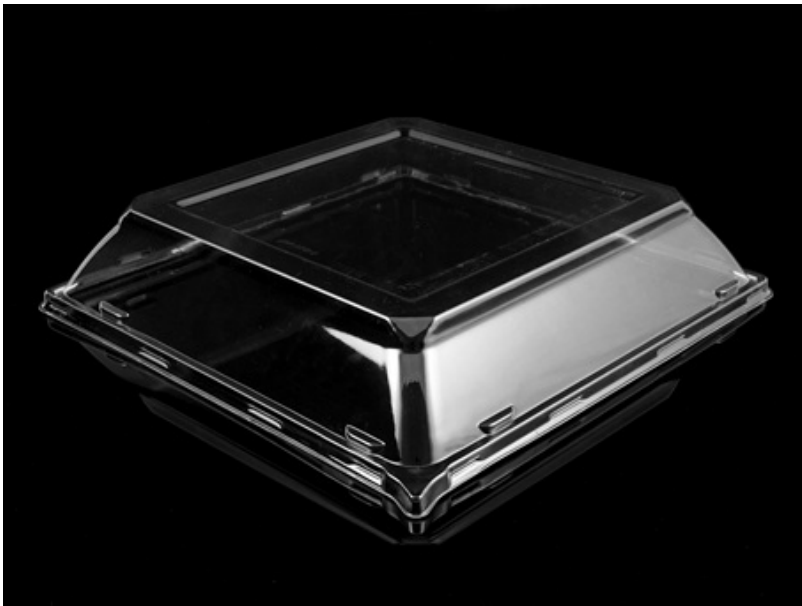

Food Packaging Supply >>> Paper Lunch Bags > PET Dome Lid for Square 11 Inch Plates 120 CT

PET Dome Lid for Square 11 Inch Plates 120 CT

11 Inch Clear Dome Lid
Easy to transport
Pyramid stacking makes for an appealing presentation
Keeps Food Fresh
Reduces the risk of spills
Great for picnics or outdoor eating
081391931043

Product # : PLEYEMISP11LP

Quantity Per Package : 120

Availability : In Stock

Price : \$125.02

DESCRIPTIONS :

Makes taking home food and leftovers easy and seamless for guests

SPECIFICATIONS

Case Dimension : 23 x 19 x 12