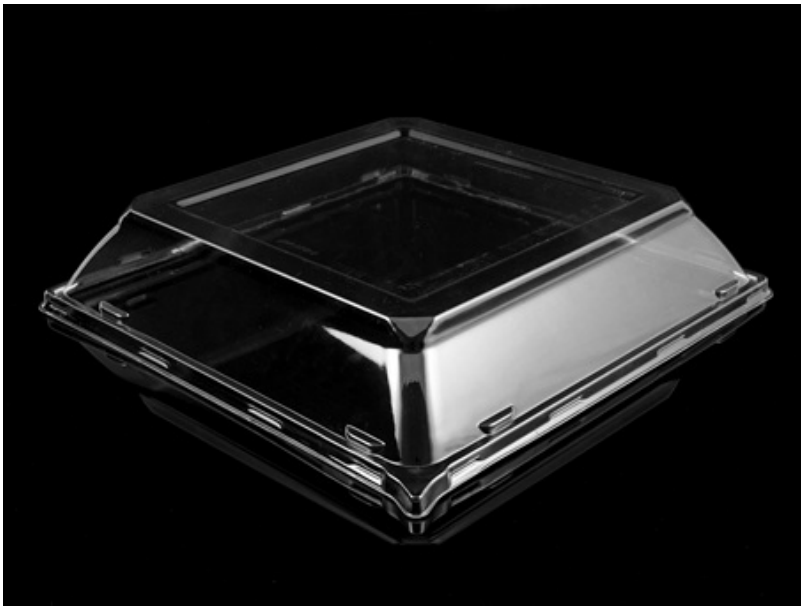

Food Packaging Supply &gt;&gt;&gt; PET Dome Lid for Square 11 Inch Plates 120 CT

**PET Dome Lid for Square 11 Inch Plates 120 CT**

11 Inch Clear Dome Lid  
Easy to transport  
Pyramid stacking makes for an appealing presentation  
Keeps Food Fresh  
Reduces the risk of spills  
Great for picnics or outdoor eating  
081391931043

Product # : PLEYEMISP11LP

Quantity Per Package : 120

Availability : In Stock

**Price : \$125.02****DESCRIPTIONS :**

Makes taking home food and leftovers easy and seamless for guests

**SPECIFICATIONS**

Case Dimension : 23 x 19 x 12