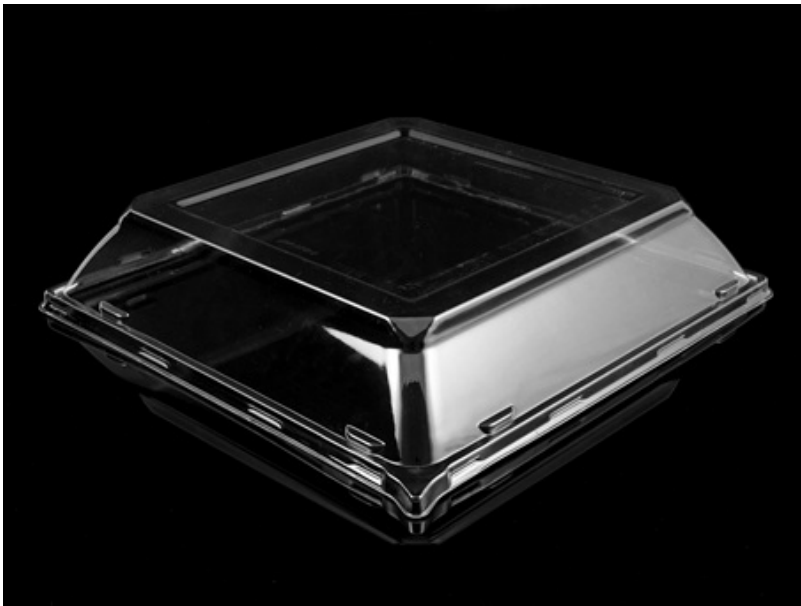

Food Packaging Supply >>> PET Dome Lid for Square 11 Inch Plates 120 CT

**PET Dome Lid for Square 11 Inch Plates 120 CT**

11 Inch Clear Dome Lid
Easy to transport
Pyramid stacking makes for an appealing presentation
Keeps Food Fresh
Reduces the risk of spills
Great for picnics or outdoor eating
081391931043

Product # : PLEYEMISP11LP

Quantity Per Package : 120

Availability : In Stock

Price : \$125.02**DESCRIPTIONS :**

Makes taking home food and leftovers easy and seamless for guests

SPECIFICATIONS

Case Dimension : 23 x 19 x 12