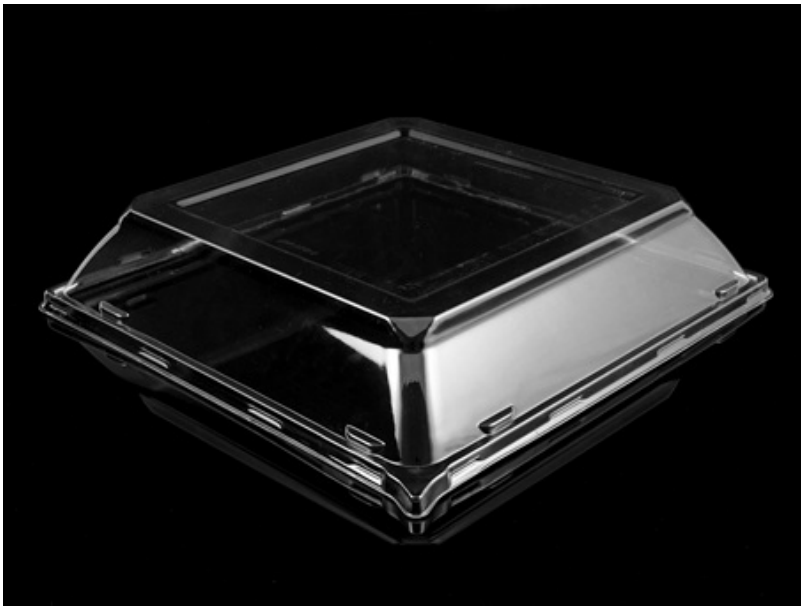

Food Packaging Supply &gt;&gt; Paper Bags &gt; Paper Lunch Bags &gt; PET Dome Lid for Square 11 Inch Plates 120 CT

## PET Dome Lid for Square 11 Inch Plates 120 CT

11 Inch Clear Dome Lid  
Easy to transport  
Pyramid stacking makes for an appealing presentation  
Keeps Food Fresh  
Reduces the risk of spills  
Great for picnics or outdoor eating  
081391931043