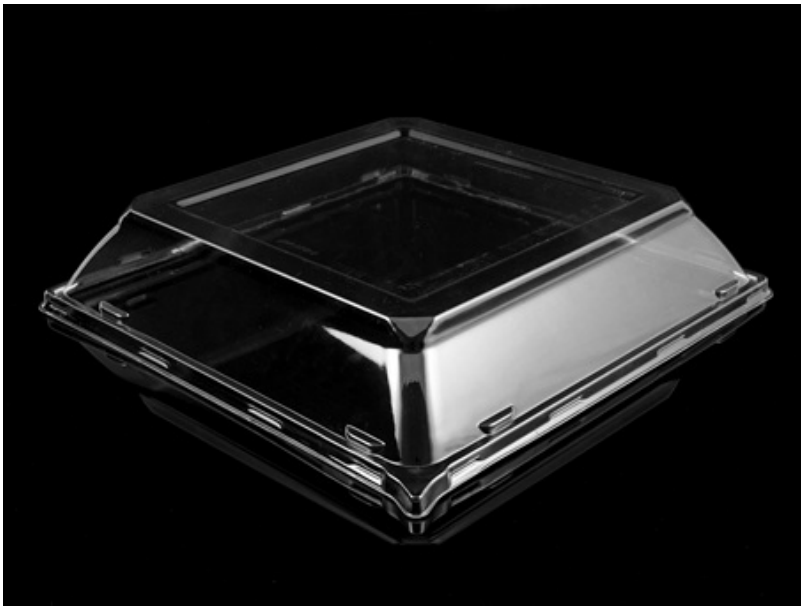

Food Packaging Supply >> Paper Bags >> PET Dome Lid for Square 11 Inch Plates 120 CT

PET Dome Lid for Square 11 Inch Plates 120 CT

11 Inch Clear Dome Lid
Easy to transport
Pyramid stacking makes for an appealing presentation
Keeps Food Fresh
Reduces the risk of spills
Great for picnics or outdoor eating
081391931043

Product # : PLEYEMISP11LP

Quantity Per Package : 120

Availability : In Stock

Price : \$125.02

DESCRIPTIONS :

Makes taking home food and leftovers easy and seamless for guests

SPECIFICATIONS

Case Dimension : 23 x 19 x 12