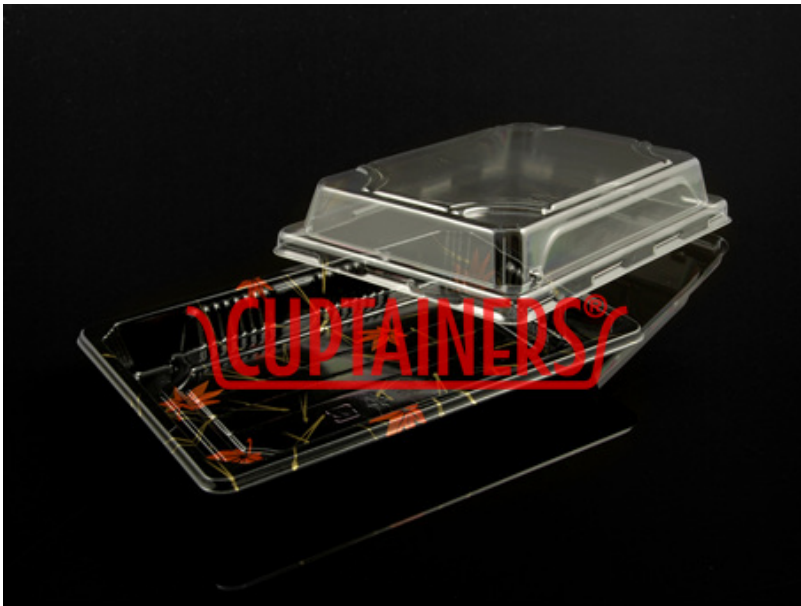

Food Packaging Supply > Take Out > Plastic Containers > > 6 x 4 x 1 Small Sushi Container Base 1500 CT

6 x 4 x 1 Small Sushi Container Base 1500 CT

Small Size

Product # : SU08BASE

Quantity Per Package : 1500

Availability : In Stock

Price : \$154.56

DESCRIPTIONS :

Small sushi container

SPECIFICATIONS

Item Dimension : 6 1/2 x 4 1/2 x 3/4

Packing Per Bag : 0

Sold AS : Case of 1500

Case Cube (ft²) : 3.0

Case Weight (lbs.) : 40

Comparable Items : SU08LID
