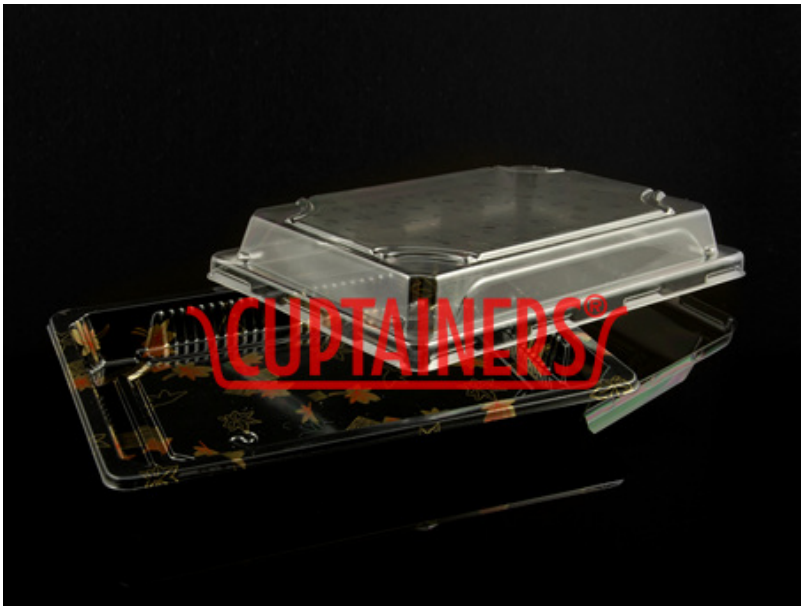

Food Packaging Supply > Take Out > Plastic Containers > > 7 x 5 x 1 Medium Sushi Containers Base Only 1200 CT

7 x 5 x 1 Medium Sushi Containers Base Only 1200 CT

Medium Size

Product # : SU10BASE

Quantity Per Package : 1200

Availability : In Stock

Price : \$161.92

DESCRIPTIONS :

Medium sushi container Base

SPECIFICATIONS

Item Dimension : 7 1/4 x 5 x 3/4

Sold AS : Case of 1200

Case Cube (ft²) : 3.0

Case Weight (lbs.) : 40

Comparable Items : SU10LID
