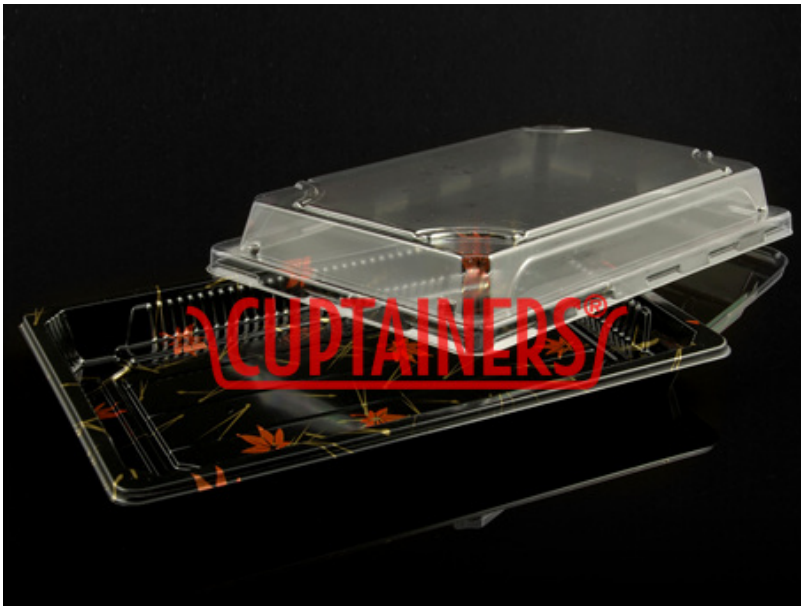

Food Packaging Supply > Take Out > Plastic Containers > > 8 x 5 x 1 Large Sushi Containers Base Only 1000 CT

8 x 5 x 1 Large Sushi Containers Base Only 1000 CT

Large Size

Product # : SU15BASE

Quantity Per Package : 1000

Availability : In Stock

Price : **\$154.56**

DESCRIPTIONS :

Large sushi container Base

SPECIFICATIONS

Item Dimension : 8 1/2 x 5 1/4 x 3/4

Sold AS : Case of 1000

Case Cube (ft²) : 3.1

Case Weight (lbs.) : 45

Comparable Items : SU15LID
