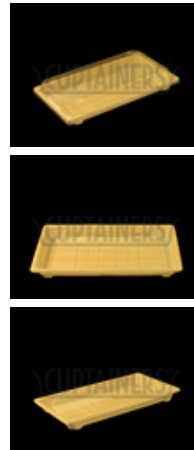

Food Packaging Supply > Take Out > Plastic Containers > > 8 x 5 x 1 Wooden Pattern Large Sushi Trays wth Lid 300 CT

**8 x 5 x 1 Wooden Pattern Large Sushi Trays wth Lid 300 CT**

Large  
OPS/PS  
Tray and Lid Combo

Product # : SUTZ015WGFW

Quantity Per Package : 300

Availability : In Stock

Price : \$109.57

---

**DESCRIPTIONS :**

8 x 5 x 1 Wooden Pattern Large Sushi Trays wth Lid

**SPECIFICATIONS**

Item Dimension : 8 1/2 x 5 3/8 x 1 1/8

Case Dimension : 18 x 14 x 17

Sold AS : Case of 300

Case Cube (ft<sup>2</sup>) : 2.47

Case Weight (lbs.) : 20

Comparable Items :                   Independent

---