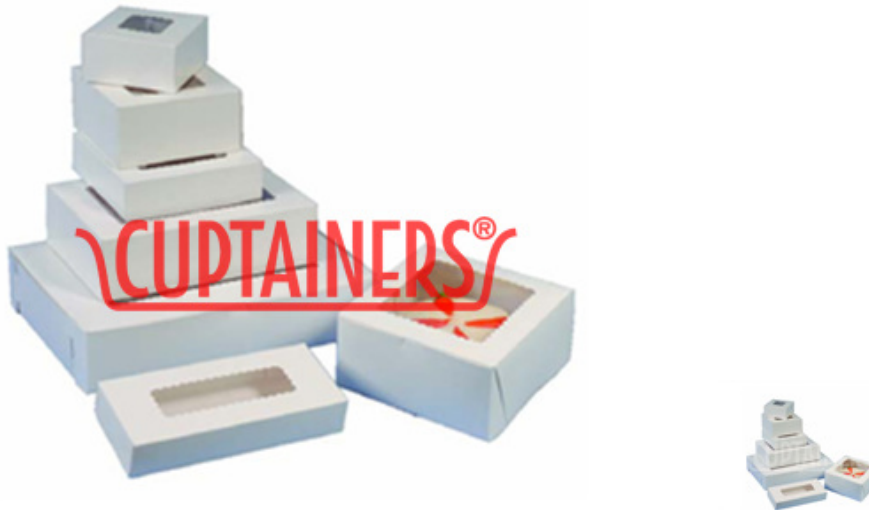

Food Packaging Supply > Take Out > Eco Friendly Boxes > Window Bakery Boxes > Eco Friendly 6 X 6 X 3 1 Piece Glued 6 Corner Beers Window Box

## Eco Friendly 6 X 6 X 3 1 Piece Glued 6 Corner Beers Window Box

High quality boxes  
Experienced customer service representatives are available to assist you with your order  
719650121224

Product # : BI663W126

### DESCRIPTIONS :

1 Piece Glued 6 Corner Beers Window Box

### SPECIFICATIONS

Item Dimension : 6 X 6 X 3

Case Dimension : 17 3/8 x 12 5/8 x 9 1/2

Sold AS : Case of 200

Case Cube (ft<sup>2</sup>) : 1.22

Case Weight (lbs.) : 19

Comparable Items : Independent

---