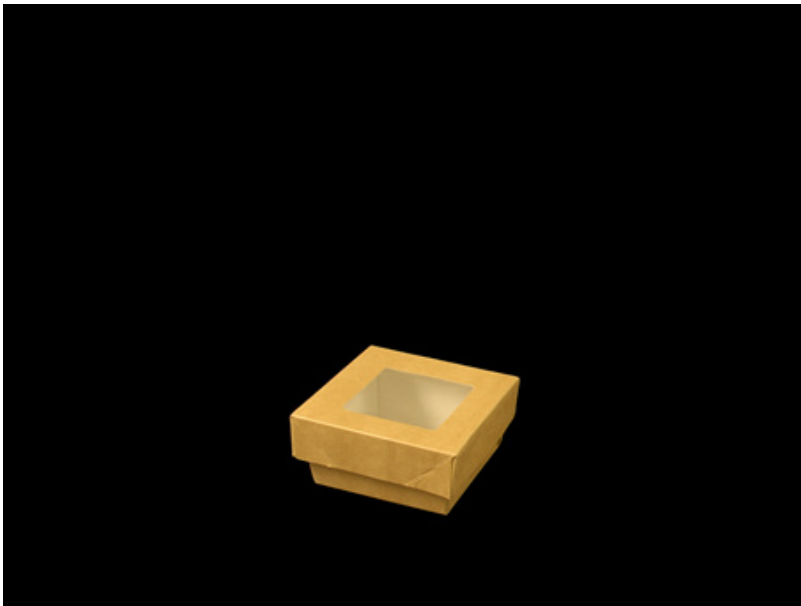

Food Packaging Supply &gt; Take Out &gt; Paper Boxes &gt; Take Out Boxes &gt; 2 x 2 x 1 Kray Brown Box with Window Lid 250 CT

**2 x 2 x 1 Kray Brown Box with Window Lid 250 CT**

Brown box with window lid  
TOP 3 x 3  
7 Oz  
3282552121298

Product # : PW210KRAYB85

Quantity Per Package : 250

Availability : In Stock

**Price : \$69.30****DESCRIPTIONS :**

Part of this Kray line of take out boxes perfect for food but so pretty they have been used as gift boxes too

**SPECIFICATIONS****Item Dimension : 2 1/7 x 2 1/7 x 1 1/8**

Packing Per Bag : 25

Sold AS : Case of 250

**Case Cube (ft<sup>2</sup>) : 3.0****Case Weight (lbs.) : 10**

Comparable Items : Independent