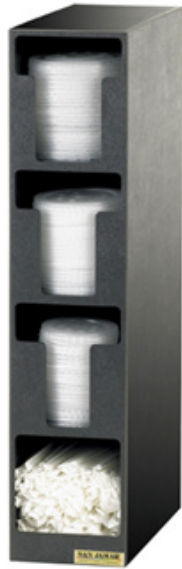

Food Packaging Supply > Everyday Essentials > Dispensers > > Lid Organizer Tower 3 Lid 1 Straw 1 EA

Lid Organizer Tower 3 Lid 1 Straw 1 EA

Tower comes with 3 lid compartments and 1 straw compartment

3 Lid Compartments
1 Straw Compartment
759376105399

Product # : SJL2203

Quantity Per Package : 1

Availability : In Stock

Price : **\$156.36**

DESCRIPTIONS :

Lid Organizer Tower

SPECIFICATIONS

Item Dimension : 15 x 26.5 x 7.25

Sold AS : Case of 1

Case Cube (ft³) : 1.67

Case Weight (lbs.) : 9

Comparable Items : Independent
