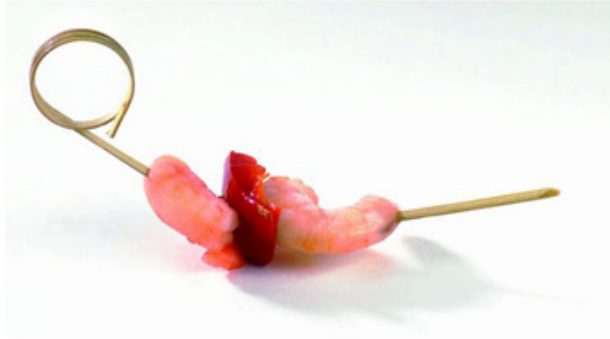

Food Packaging Supply > Everyday Essentials > Skewers Picks Etc > Skewers Bamboo > 10 Inch Curved Bamboo Skewers 2000 CT

## 10 Inch Curved Bamboo Skewers 2000 CT

Product # : PW210BBCURVE250

Quantity Per Package : 2000

Availability : In Stock

Price : **\$103.95**

---

### DESCRIPTIONS :

10 Inch Curved Bamboo Skewers