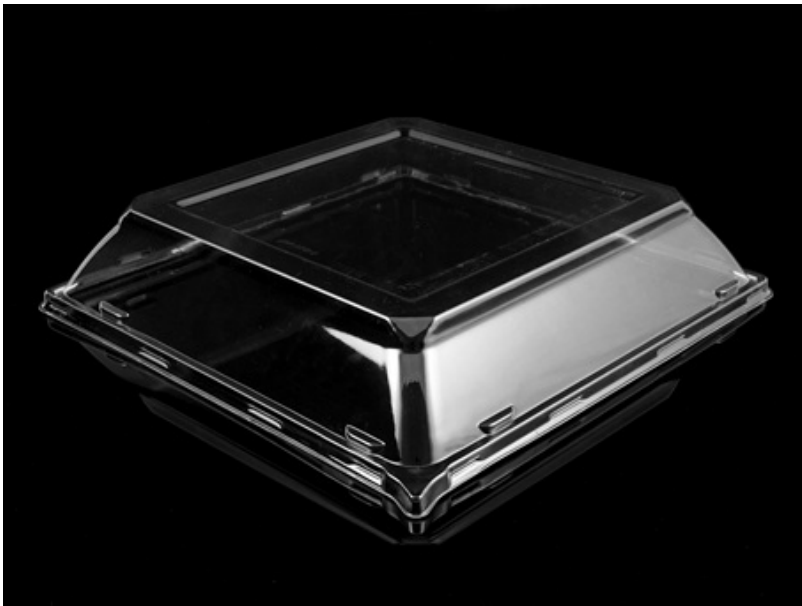

Food Packaging Supply > Bags > Paper Bags > > PET Dome Lid for Square 11 Inch Plates 120 CT

PET Dome Lid for Square 11 Inch Plates 120 CT

11 Inch Clear Dome Lid
Easy to transport
Pyramid stacking makes for an appealing presentation
Keeps Food Fresh
Reduces the risk of spills
Great for picnics or outdoor eating
081391931043

Product # : PLEYEMISP11LP

Quantity Per Package : 120

Availability : In Stock

Price : \$125.02

DESCRIPTIONS :

Makes taking home food and leftovers easy and seamless for guests

SPECIFICATIONS

Case Dimension : 23 x 19 x 12