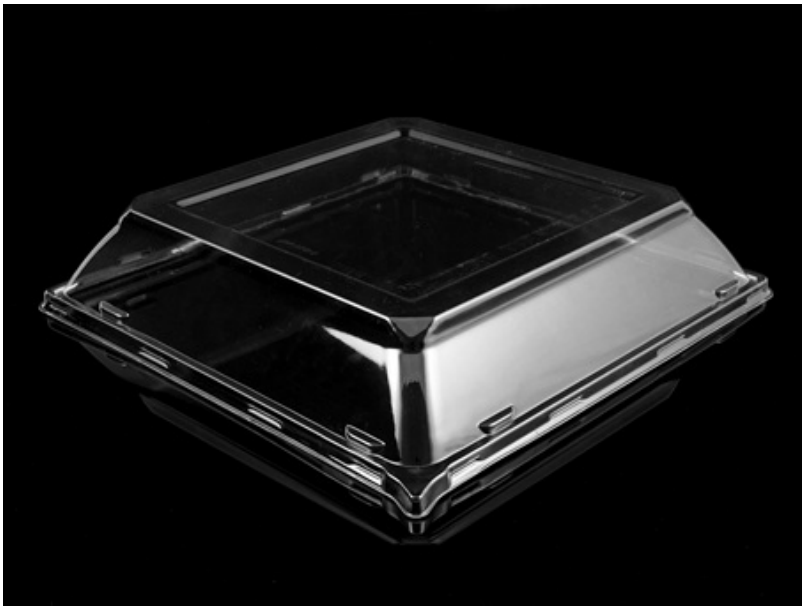

Food Packaging Supply > Bags > Paper Bags > Grocery Sacks > PET Dome Lid for Square 11 Inch Plates 120 CT

PET Dome Lid for Square 11 Inch Plates 120 CT

11 Inch Clear Dome Lid
Easy to transport
Pyramid stacking makes for an appealing presentation
Keeps Food Fresh
Reduces the risk of spills
Great for picnics or outdoor eating
081391931043

Product # : PLEYEMISP11LP

Quantity Per Package : 120

Availability : In Stock

Price : \$125.02

DESCRIPTIONS :

Makes taking home food and leftovers easy and seamless for guests

SPECIFICATIONS

Case Dimension : 23 x 19 x 12