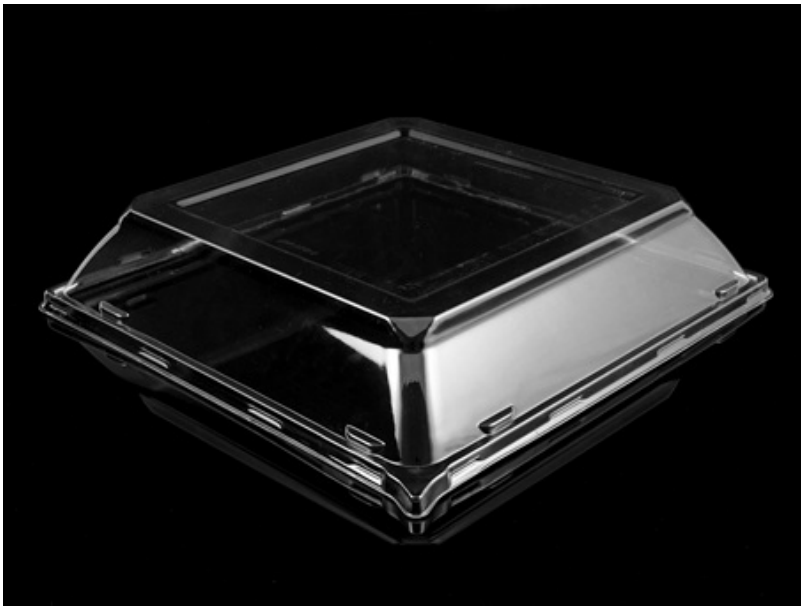

Food Packaging Supply &gt; Bags &gt; Paper Bags &gt; &gt; PET Dome Lid for Square 11 Inch Plates 120 CT

## PET Dome Lid for Square 11 Inch Plates 120 CT

11 Inch Clear Dome Lid  
Easy to transport  
Pyramid stacking makes for an appealing presentation  
Keeps Food Fresh  
Reduces the risk of spills  
Great for picnics or outdoor eating  
081391931043