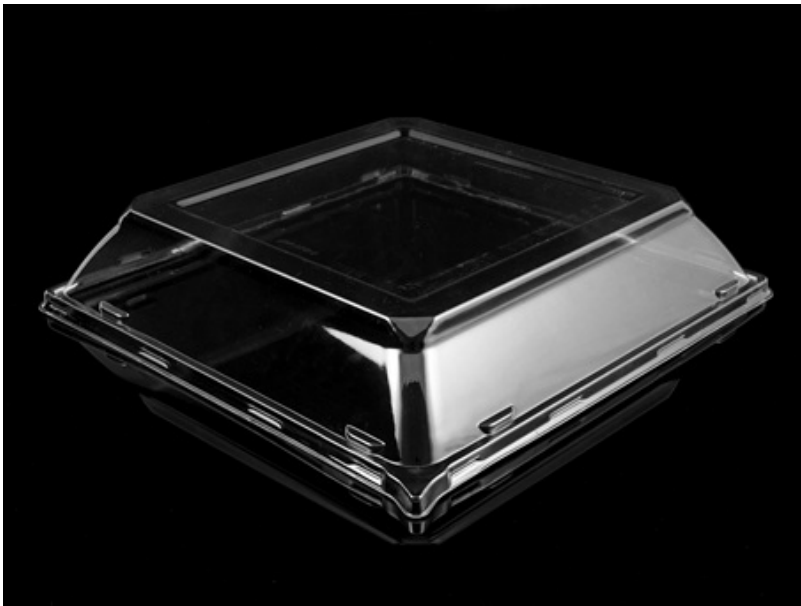

Food Packaging Supply > Bags > Paper Bags > > PET Dome Lid for Square 11 Inch Plates 120 CT

PET Dome Lid for Square 11 Inch Plates 120 CT

11 Inch Clear Dome Lid
Easy to transport
Pyramid stacking makes for an appealing presentation
Keeps Food Fresh
Reduces the risk of spills
Great for picnics or outdoor eating
081391931043

Product # : PLEYEMISP11LP

Quantity Per Package : 120

Availability : In Stock

Price : \$125.02

DESCRIPTIONS :

Makes taking home food and leftovers easy and seamless for guests

SPECIFICATIONS

Case Dimension : 23 x 19 x 12