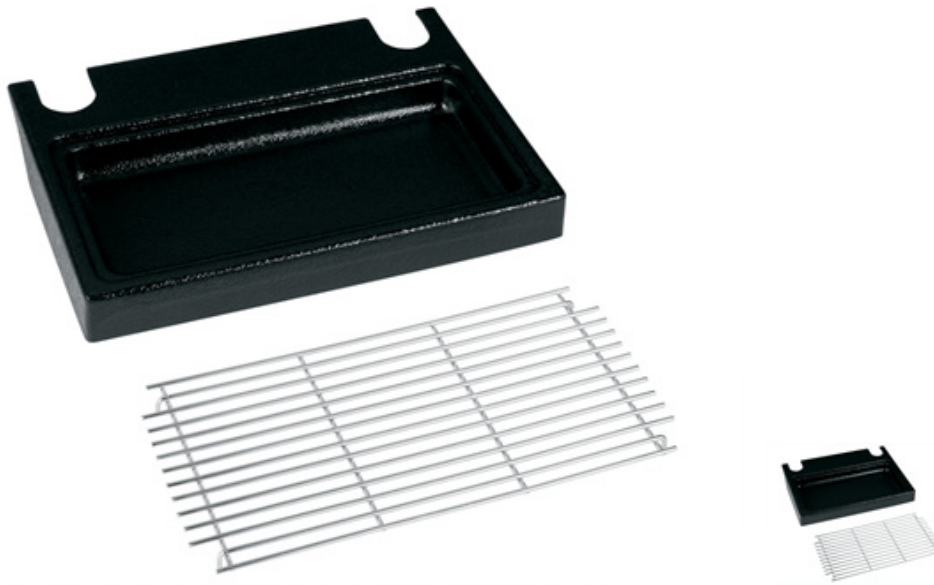

Deli Grocery Supplies > Cooking Equipment > Brewer Accessories > Drip Trays > Single SH Drip Tray Kit 1 unit

Single SH Drip Tray Kit 1 unit

For use with Single/Single SH

Product # : BM268300000

Quantity Per Package : 1

Availability : In Stock

Price : \$43.01

DESCRIPTIONS :
Drip Tray Kit

SPECIFICATIONS
Sold AS : Case of 1
Case Cube (ft²) : 0.3
Case Weight (lbs.) : 2

Comparable Items : BM269181000, BM268010000
