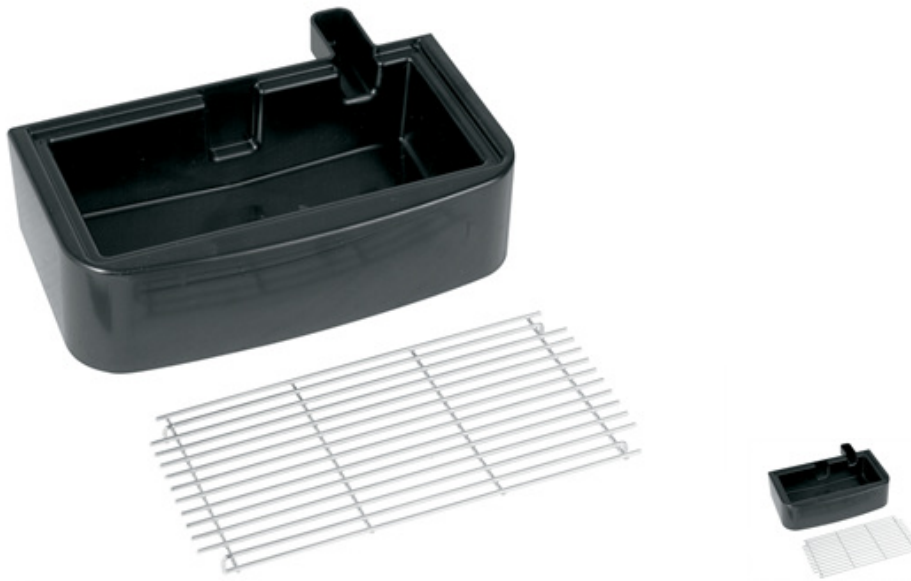

Deli Grocery Supplies > Cooking Equipment > Brewer Accessories > Drip Trays > JDF2 S Drip Tray 1 unit

JDF2 S Drip Tray 1 unit

For use with JDF-2 S

Product # : BM387651000

Quantity Per Package : 1

Availability : In Stock

Price : \$45.25

DESCRIPTIONS :
Drip Tray Only

SPECIFICATIONS
Sold AS : Case of 1
Case Cube (ft²) : 1.0
Case Weight (lbs.) : 10

Comparable Items : BM268010000
