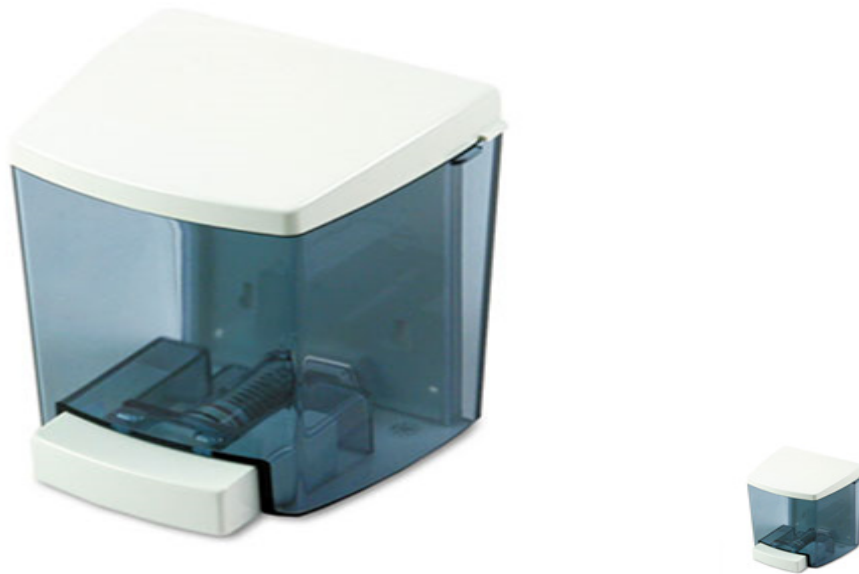

Deli Grocery Supplies > Disposables > > Soap Manual > ClearVu Liquid Soap Dispenser 30 Oz 4 1/2w x 4d x 6 1/4h Black/White

ClearVu Liquid Soap Dispenser 30 Oz 4 1/2w x 4d x 6 1/4h Black/White

Includes one soap dispenser
729661131082

Product # : IMP9330

Quantity Per Package : 1

Availability : In Stock

Price : \$16.16

DESCRIPTIONS :

Unique water-resistant top, ideal for showers. Smooth, curved design prevents bacterial growth. See-through 30-oz. tank. For liquid and lotion soaps, except pumice. Dispenser Type: For Liquids Capacity Volume: 30 oz.

SPECIFICATIONS

Item Dimension : 4.9 x 4.5 x 6.3

Case Dimension : 0 x 0 x 0

Sold AS : Case of 1

Case Cube (ft²) : 1.0

Case Weight (lbs.) : 1

Comparable Items : Independent
