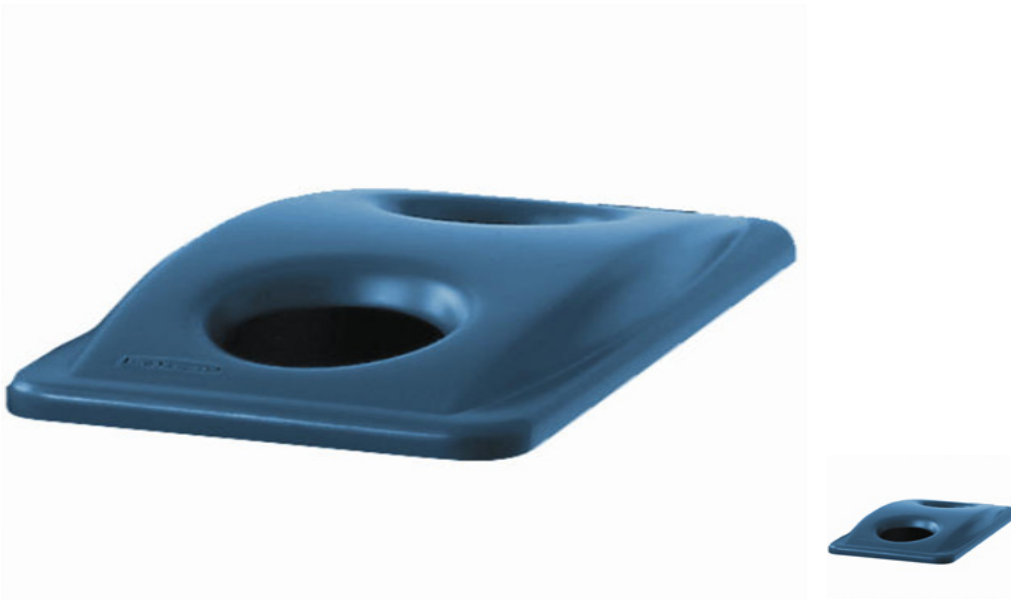

Janitorial Supplies > Hardwares Tools > > Slim Jim Recycling Container Lid 11 3/10 x 20 3/8 x 2 3/4 Blue

**Slim Jim Recycling Container Lid 11 3/10 x 20 3/8 x 2 3/4 Blue**

One round opening for bottles one for cans
Bottle and Can Recycling Top
10086876188438

Product # : RCP269288BLU

Quantity Per Package : 1

Availability : In Stock

Price : \$67.05**DESCRIPTIONS :**

Promote recycling and improve productivity. Interchangeable, color-coded tops promote waste separation: slotted blue top for paper; green, blue and brown round-hole tops for glass bottles, jars and metal cans; gray handle tops for general refuse. All tops fit on 3540, 3541, 3554 containers.

SPECIFICATIONS

Item Dimension : 11 3/10 x 20 3/8 x 2 3/4

Sold AS : Case of 1

Case Cube (ft²) : 0.65068

Case Weight (lbs.) : 2

Comparable Items : Independent