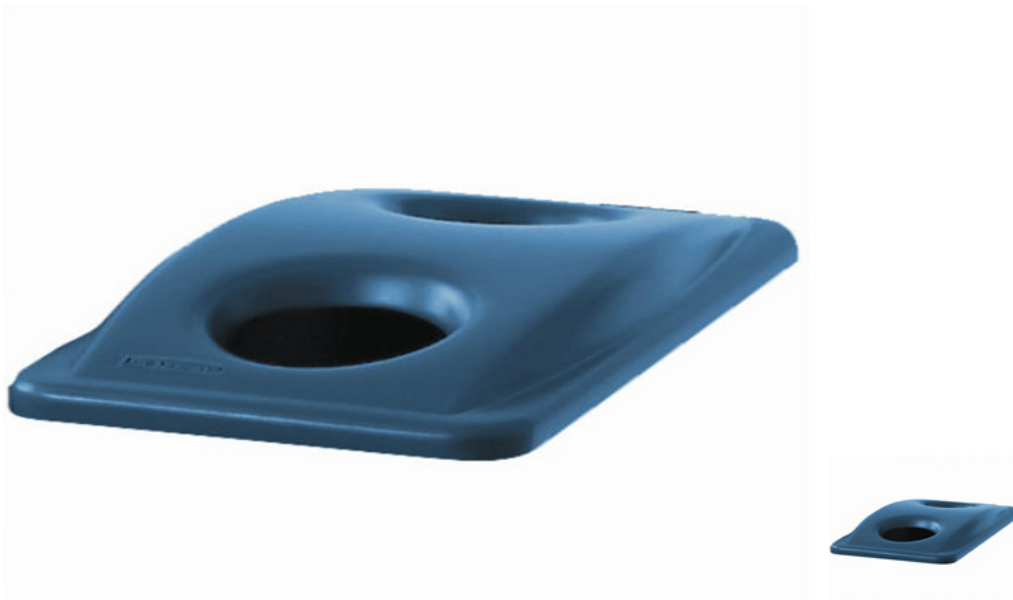

Janitorial Supplies &gt; Hardwares Tools &gt; &gt; Slim Jim Recycling Container Lid 11 3/10 x 20 3/8 x 2 3/4 Blue

**Slim Jim Recycling Container Lid 11 3/10 x 20 3/8 x 2 3/4 Blue**

One round opening for bottles one for cans  
Bottle and Can Recycling Top  
10086876188438

Product # : RCP269288BLU

Quantity Per Package : 1

Availability : In Stock

**Price : \$67.05****DESCRIPTIONS :**

Promote recycling and improve productivity. Interchangeable, color-coded tops promote waste separation: slotted blue top for paper; green, blue and brown round-hole tops for glass bottles, jars and metal cans; gray handle tops for general refuse. All tops fit on 3540, 3541, 3554 containers.

**SPECIFICATIONS**

Item Dimension : 11 3/10 x 20 3/8 x 2 3/4

Sold AS : Case of 1

Case Cube (ft<sup>2</sup>) : 0.65068

Case Weight (lbs.) : 2

Comparable Items : Independent