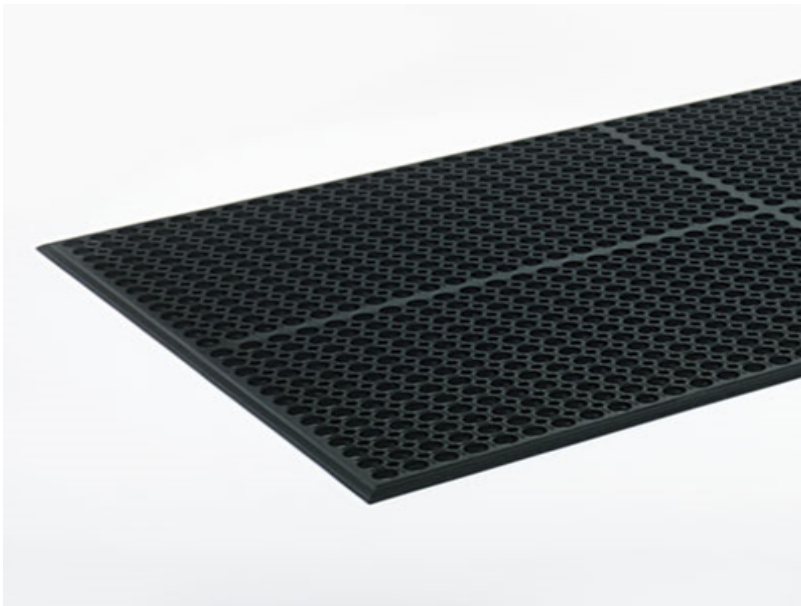

Janitorial Supplies > > > Safewalk Light Heavy Duty Anti Fatigue Mat Rubber 36 x 60 Black

Safewalk Light Heavy Duty Anti Fatigue Mat Rubber 36 x 60 Black

Includes one floor mat
023244873070

Product # : CWNWSCT35BK

Quantity Per Package : 1

Availability : In Stock

Price : **\$51.46**

DESCRIPTIONS :

Help increase both the comfort and safety standards at the office The heavy duty antifatigue mat features excellent drainage aeration and traction great for fast pace work environments Molded edges reduce the risk of tripping Easy to clean design saves you time and energy Rubber construction for use in wet or dry areas Mat Type Anti Fatigue Mat Application Indoor

SPECIFICATIONS

Item Dimension : 60 x 36 x 0.5

Case Dimension : 0 x 0 x 0

Sold AS : Case of 1

Case Cube (ft²) : 1.0

Case Weight (lbs.) : 27

Comparable Items : Independent
