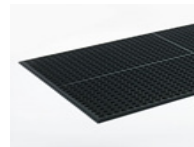

Janitorial Supplies > > > Safewalk Light Heavy Duty Anti Fatigue Mat Rubber 36 x 60 Black

Safewalk Light Heavy Duty Anti Fatigue Mat Rubber 36 x 60 Black

Includes one floor mat
023244873070

Product # : CWNWSCT35BK

Quantity Per Package : 1

Availability : In Stock

Price : **\$51.46**

DESCRIPTIONS :

Help increase both the comfort and safety standards at the office The heavy duty antifatigue mat features excellent drainage aeration and traction great for fast pace work environments Molded edges reduce the risk of tripping Easy to clean design saves you time and energy Rubber construction for use in wet or dry areas Mat Type Anti Fatigue Mat Application Indoor