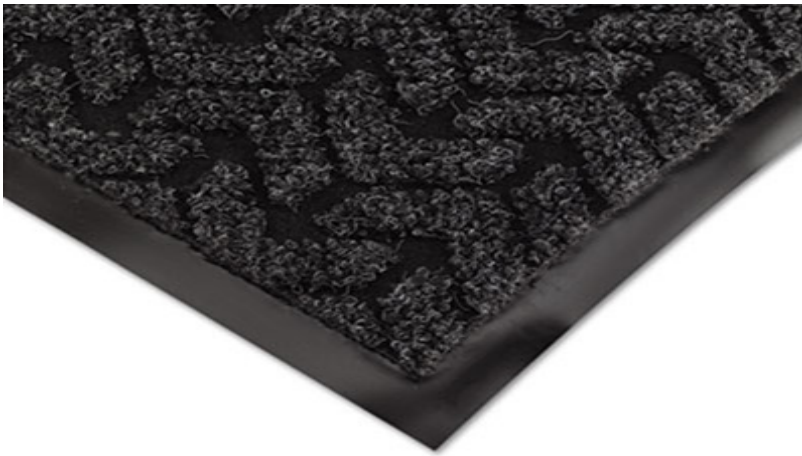

Janitorial Supplies > > > Tire Track Scraper Mat Needlepunch Polypropylene/Vinyl48 x 72Anthracite

Tire Track Scraper Mat Needlepunch Polypropylene/Vinyl48 x 72Anthracite

Includes one floor mat
023244194854

Product # : CWNTE0046AC

Quantity Per Package : 1

Availability : In Stock

Price : \$131.78

DESCRIPTIONS :

Set the wheels in motion for a cleaner entryway This contemporary mat with tire track pattern is perfect for any high traffic area such as schools restaurants malls and hotels Heavy duty surface is made of needlepunch polypropylene which guarantees maximum water absorbency and durability Lower layer holds more than a gallon of fluid per square yard Vinyl slip resistant backing Mat Type Wiper Mat Application Indoor Material s percent Polypropylene Style

SPECIFICATIONS

Item Dimension : 50 x 6.5 x 6.5

Case Dimension : 0 x 0 x 0

Sold AS : Case of 1

Case Cube (ft²) : 1.0

Case Weight (lbs.) : 23

Comparable Items : Independent
