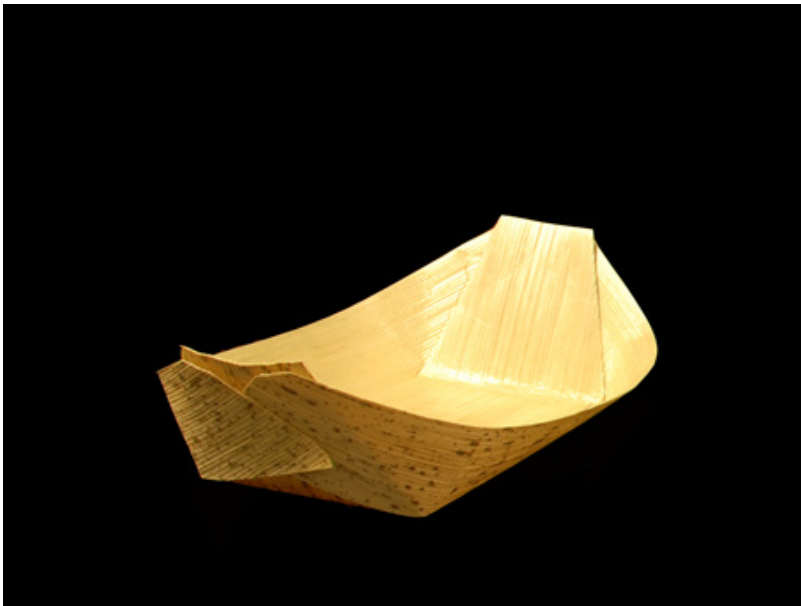

Eco Friendly > Take Out > Bamboo Wood Containers > Boats > Eco Friendly 8 x 4 x 1 Inch Bamboo Leaf Boat 1200 CT

Eco Friendly 8 x 4 x 1 Inch Bamboo Leaf Boat 1200 CT

Length: 8 3/8 Inch
Width: 3 7/8 Inch
Height: 1 1/16 Inch
Leaf Boat
Bamboo
3282552122585

Product # : PW210BJQ22

Quantity Per Package : 1200

Availability : In Stock

Price : **\$312.90**

DESCRIPTIONS :

Made of bamboo Our biodegradable disposable wooden shaped bowls make an elegant and multipurpose use make a statement at any event or home Great for displaying a variety of items Comes in various sizes

SPECIFICATIONS

Item Dimension : 8 3/8 x 3 7/8 x 1 1/16

Packing Per Bag : 12

Sold AS : Case of 1200

Case Cube (ft²) : 1.0

Case Weight (lbs.) : 10

Comparable Items : Independent
