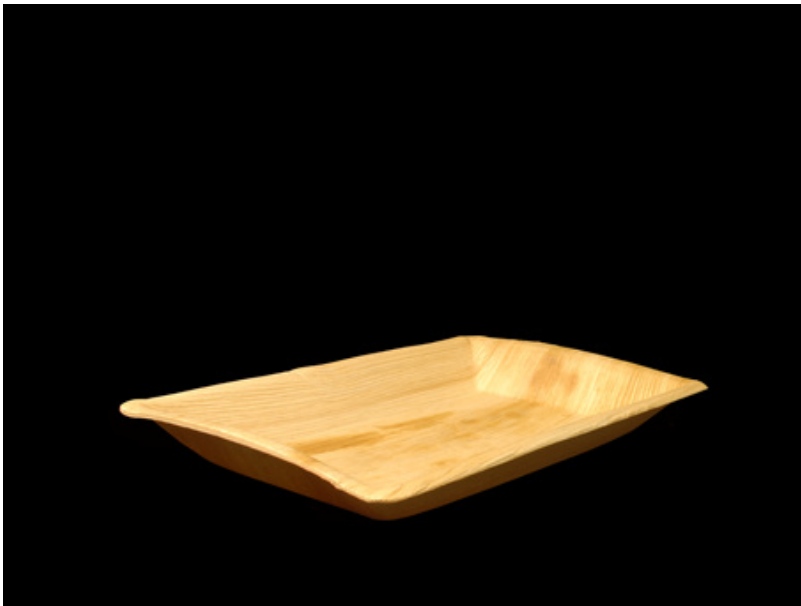

Eco Friendly > Plates and Bowls > Bamboo Leaf Plates > Rectangular > Eco Friendly 9 x 6 Inch Palm Leaf Rectangular Plate 100 CT

Eco Friendly 9 x 6 Inch Palm Leaf Rectangular Plate 100 CT

9 1/2 x 6 3/8 Inch
Rectangular Plate
Palm Leaf
3282552115761

Product # : PW210BBA2416

Quantity Per Package : 100

Availability : In Stock

Price : \$45.15

DESCRIPTIONS :

Our tableware is made of a unique renewable and biodegradable raw material All our dishes are microwaveable and filmable