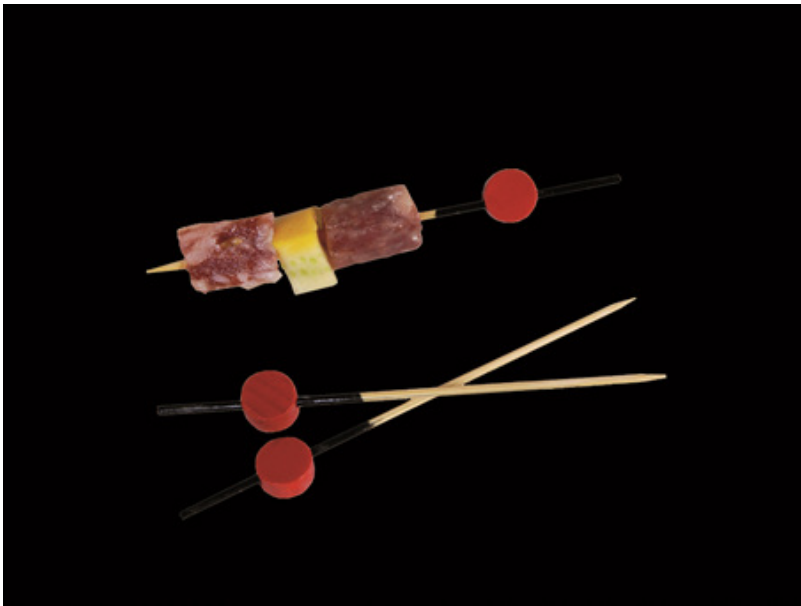

Eco Friendly > Everyday Essentials > Skewers Picks Etc > Bamboo Picks > Eco Friendly Atami 3 Inch Bamboo Pick Black End with Red Bead 2000 CT

Eco Friendly Atami 3 Inch Bamboo Pick Black End with Red Bead 2000 CT

3 1/2 Inch
Pick Black End with Red Bead
Bamboo
3282554116537

Product # : PW209BBATAMI

Quantity Per Package : 2000

Availability : In Stock

Price : \$78.75

DESCRIPTIONS :

Bamboo pick with black end and flat red bead Used for chocolate fountains and/or for fondue