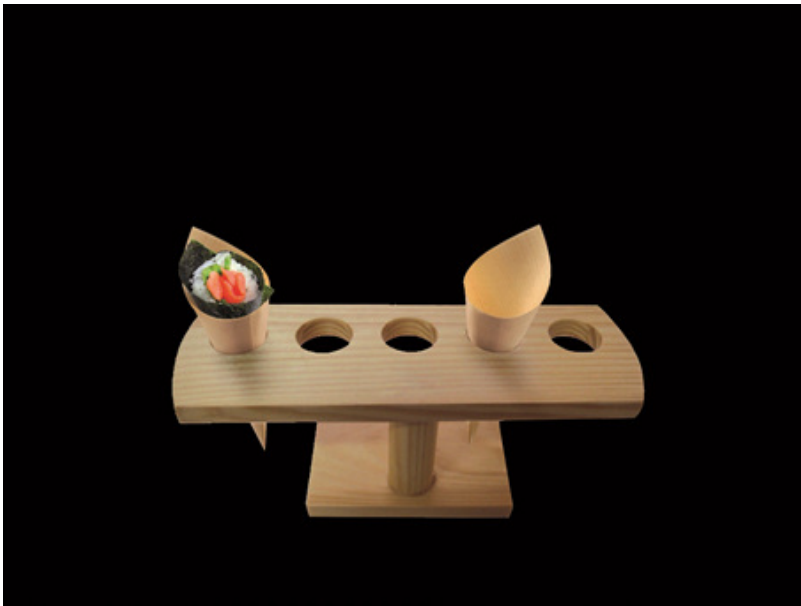

Eco Friendly > Everyday Essentials > Displays > > 5 Hole Wood Cone Holder Displays 10 CT

5 Hole Wood Cone Holder Displays 10 CT

5 Holes
328255212254

Product # : PW210SBAM5

Quantity Per Package : 10

Availability : In Stock

Price : \$173.25

DESCRIPTIONS :

5 Hole Wood Cone Holder Display

SPECIFICATIONS

Item Dimension : 9 1/8 x 3 x 3 1/2

Sold AS : Case of 10

Case Cube (ft²) : 1.0

Case Weight (lbs.) : 13