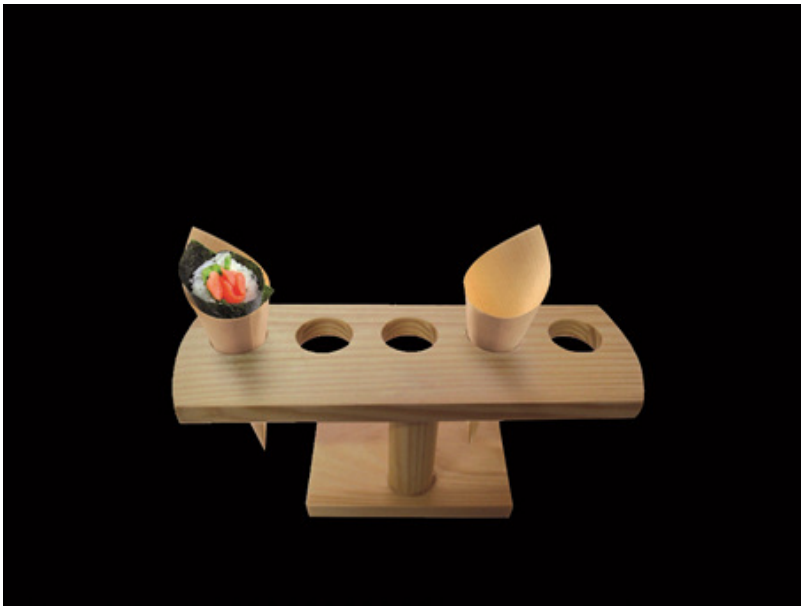

Eco Friendly > Everyday Essentials > Displays > Bamboo Corn Displays > 5 Hole Wood Cone Holder Displays 10 CT

### 5 Hole Wood Cone Holder Displays 10 CT

5 Holes  
328255212254

Product # : PW210SBAM5

Quantity Per Package : 10

Availability : In Stock

Price : \$173.25

---

**DESCRIPTIONS :**

5 Hole Wood Cone Holder Display

**SPECIFICATIONS**

Item Dimension : 9 1/8 x 3 x 3 1/2

Sold AS : Case of 10

Case Cube (ft<sup>2</sup>) : 1.0

Case Weight (lbs.) : 13

Comparable Items :                      Independent