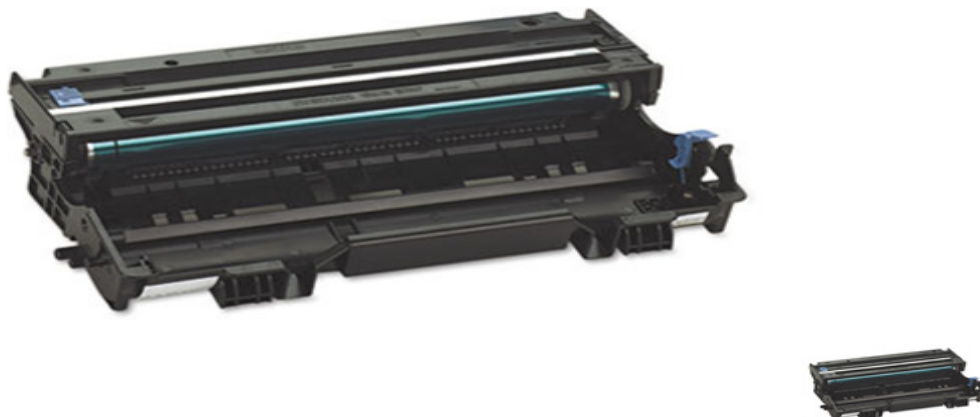

Store Supplies &gt; &gt; &gt; DR500 Compatible Remanufactured DR500 Laser Toner 20000 Page Yield Black

## DR500 Compatible Remanufactured DR500 Laser Toner 20000 Page Yield Black

Includes one drum cartridge

1149

DR500 Compatible Remanufactured DR500 Laser Toner 20000 Page Yield Black

Manufacturer's limited one year warranty.