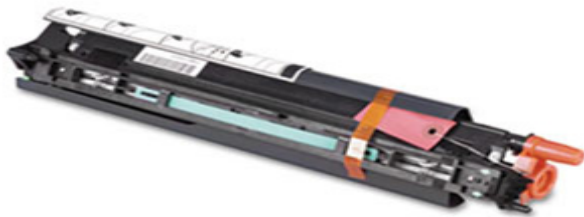

Store Supplies > > > 402310 Image Drum Kit Black

402310 Image Drum Kit Black

1137

402310 Image Drum Kit Black

Aficio CL7200 7300 Black Image Drum Laser Printer Laser Supplies Consumables Imaging Reproduction Printing Office
026649023101

Product #: RIC402310

Quantity Per Package : 1

Availability : In Stock

Price : \$152.31

DESCRIPTIONS :

Delivers crisp clean output on every page Simple to use and easy to install Designed for optimum performance in everyday use Device Types Multifunction Laser Printer OEM/Compatible OEM Page Yield 40000 Supply Type Drum Unit

SPECIFICATIONS

Item Dimension : 6.5 x 19.5 x 6.2

Case Dimension : 0 x 0 x 0

Sold AS : Case of 1

Case Cube (ft²) : 1.0

Case Weight (lbs.) : 3

Comparable Items : Ricoh® Aficio CL7200, 7300
