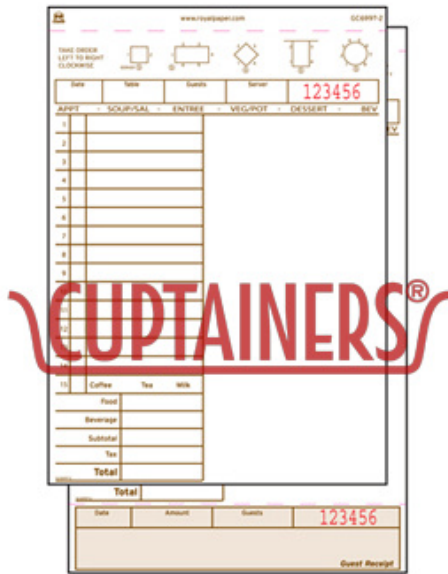

Store Supplies > > > Carbonless 2 Part Booked 15 Lines Tan Guest Check Board 2000 CT

**Carbonless 2 Part Booked 15 Lines Tan Guest Check Board 2000 CT**

- 15 Lines
- Avoid mistakes
- Improve table service
- Menu Prompts
- Pivot Points
- Lined back for beverages
- Wrap around cover to prevent write through
- 00072288120565

Product # : RPGC69972

Quantity Per Package : 2000

Availability : In Stock

Price : \$121.80

**DESCRIPTIONS :**

Carbonless 2 Part Booked 15 Lines Tan Guest Check Board

**SPECIFICATIONS**

Item Dimension : 5 1/4 x 8 1/2

Case Dimension : 22 x 9 x 5

Sold AS : Case of 2000

Case Cube (ft<sup>2</sup>) : 0.56

Case Weight (lbs.) : 11

Comparable Items : Independent