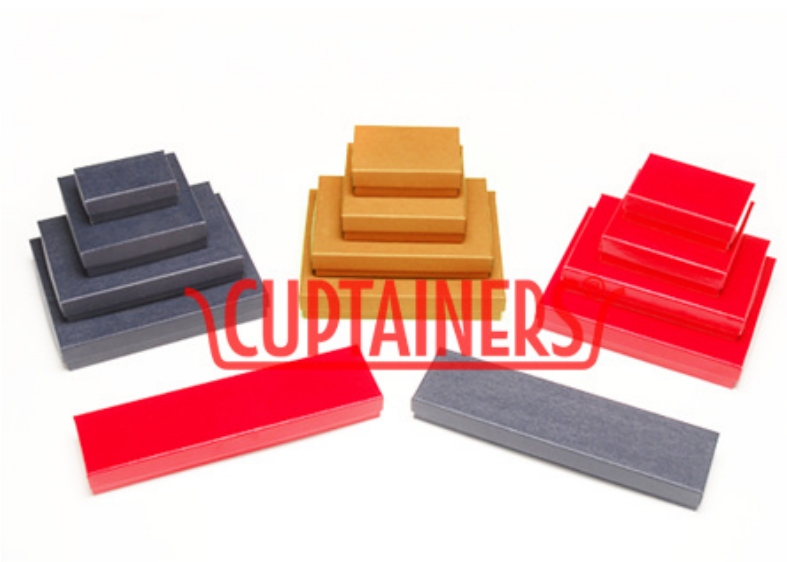

Store Supplies > > > 8 x 8 x 9 BLACK Two Pieces Giftware boxes 50 CT

### 8 x 8 x 9 BLACK Two Pieces Giftware boxes 50 CT

Two Pieces Giftware boxes  
BLACK Color

Product # : BIH89388

Quantity Per Package : 50

Availability : In Stock

Price : \$227.14

---

**DESCRIPTIONS :**

8 x 8 x 9 BLACK Two Pieces Giftware boxes

**SPECIFICATIONS**

Item Dimension : 8 x 8 x 9

Sold AS : Case of 50

Case Cube (ft<sup>2</sup>) : 0.65

Case Weight (lbs.) : 15

Comparable Items :                   Independent