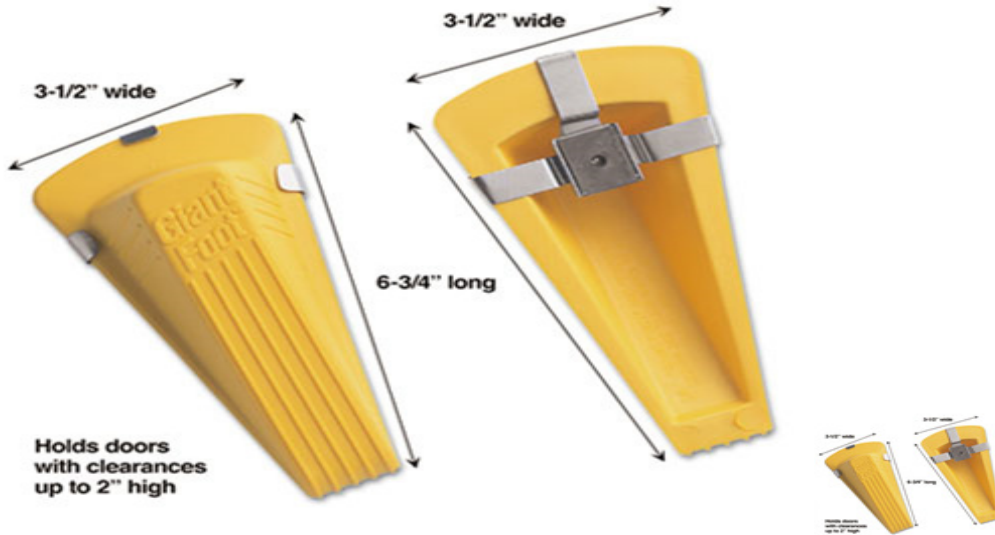

Store Supplies > > > Giant Foot Magnetic Doorstop No Slip Rubber Wedge 3 1/2w x 6 3/4d x 2h Yellow

Giant Foot Magnetic Doorstop No Slip Rubber Wedge 3 1/2w x 6 3/4d x 2h Yellow

2014

Giant Foot Magnetic Doorstop No Slip Rubber Wedge 3 1/2w x 6 3/4d x 2h Yellow

Door Doorstop Magnetic Magnetic Giant Foot MASTER CASTER Wedge Style Yellow Props Supports Braces Maintenance Hardware Jambs
034238009672

Product # : MAS00967

Quantity Per Package : 1

Availability : In Stock

Price : \$8.86

DESCRIPTIONS :

Attaches to any metal surface For heavy and oversized doors Extra high for clearances up to 2 from the floor Resists marring floors or carpeting Color Yellow Overall Width 3 1/2 in Overall Depth 6 1/4 in Overall Height 2 in

SPECIFICATIONS

Item Dimension : 6.25 x 3.5 x 2

Case Dimension : 6.25 x 3.5 x 2

Sold AS : Case of 1

Case Cube (ft²) : 1.0

Case Weight (lbs.) : 10

Comparable Items : Independent