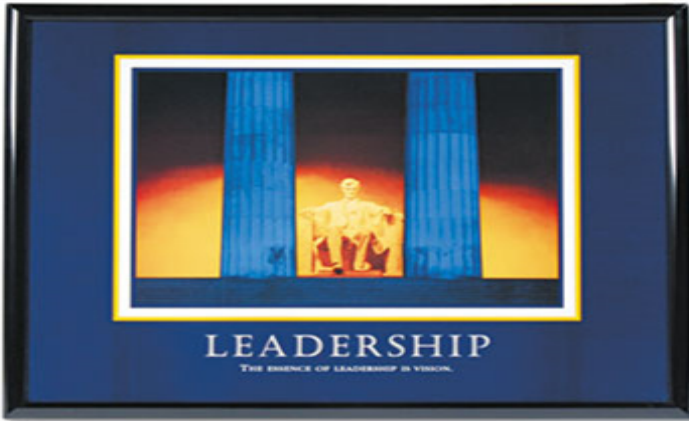

Store Supplies > > > Leadership Framed Motivational Print 30 x 24

## Leadership Framed Motivational Print 30 x 24

Includes one framed print

0776

Leadership Framed Motivational Print 30 x 24

Manufacturer's 90 day warranty.

30w x 24h ADVANTUS Human Resources Leadership Print Motivational Motivational Design Motivational Print Photo Picture Print Prints Graphics Decorations Artwork Furnishings Wall coverings Signage Affiche Decorating  
091141780357

### DESCRIPTIONS :

Liven up your office or home walls with these stunning prints featuring an illustrated inspirational message Print is housed in a beautiful high gloss black lacquer frame with a masonite backing and scratch resistant styrene face The essence of leadership is vision Poster Type Motivational Print Width 30 in Height 24 in Theme Motivational